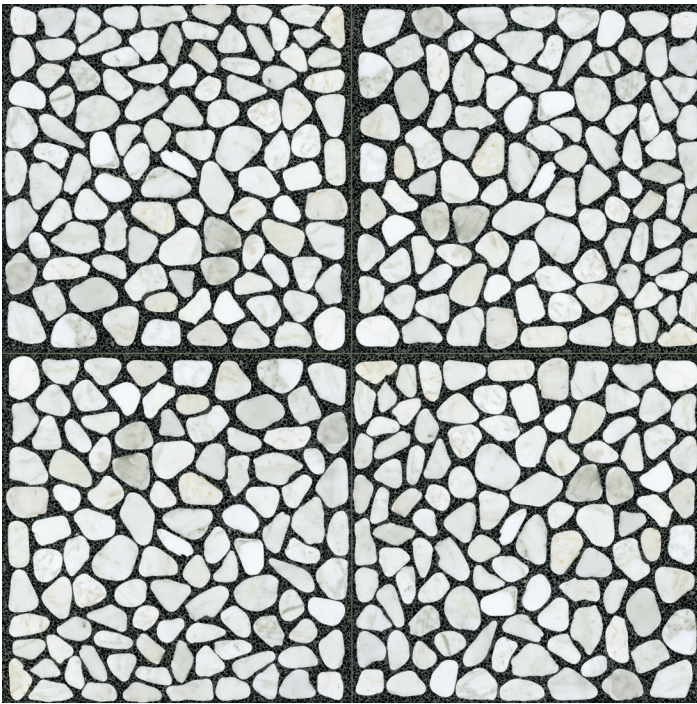

CIOTTOLI CARRARA
40x40x2 cm

PEBBLES CARRARA
15.75"x15.75"x0.79"