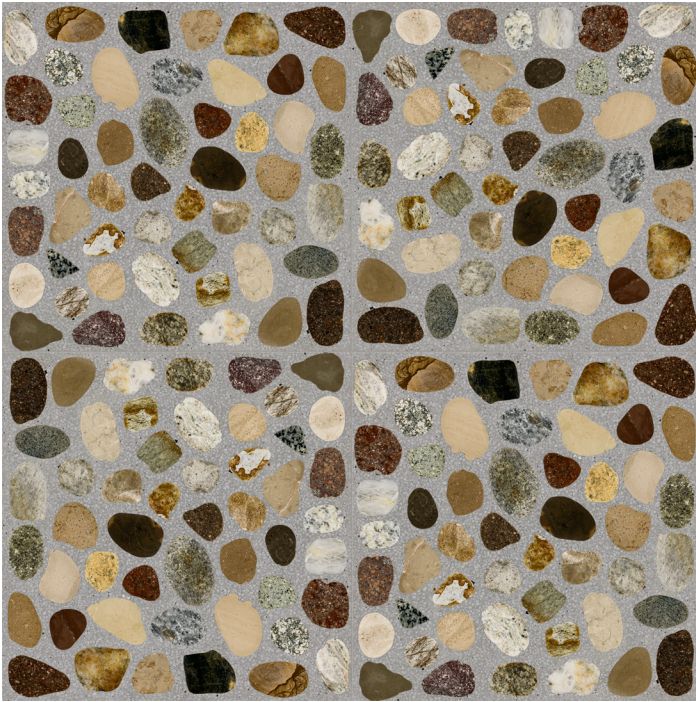

CIOTTOLI OCCHIALINO
40x40x2 cm

PEBBLES OCCHIALINO
15.75"x15.75"x0.79"

CIOTTOLI MIX COLOR
40x40x2 cm

PEBBLES MIX COLOR
15.75"x15.75"x0.79"